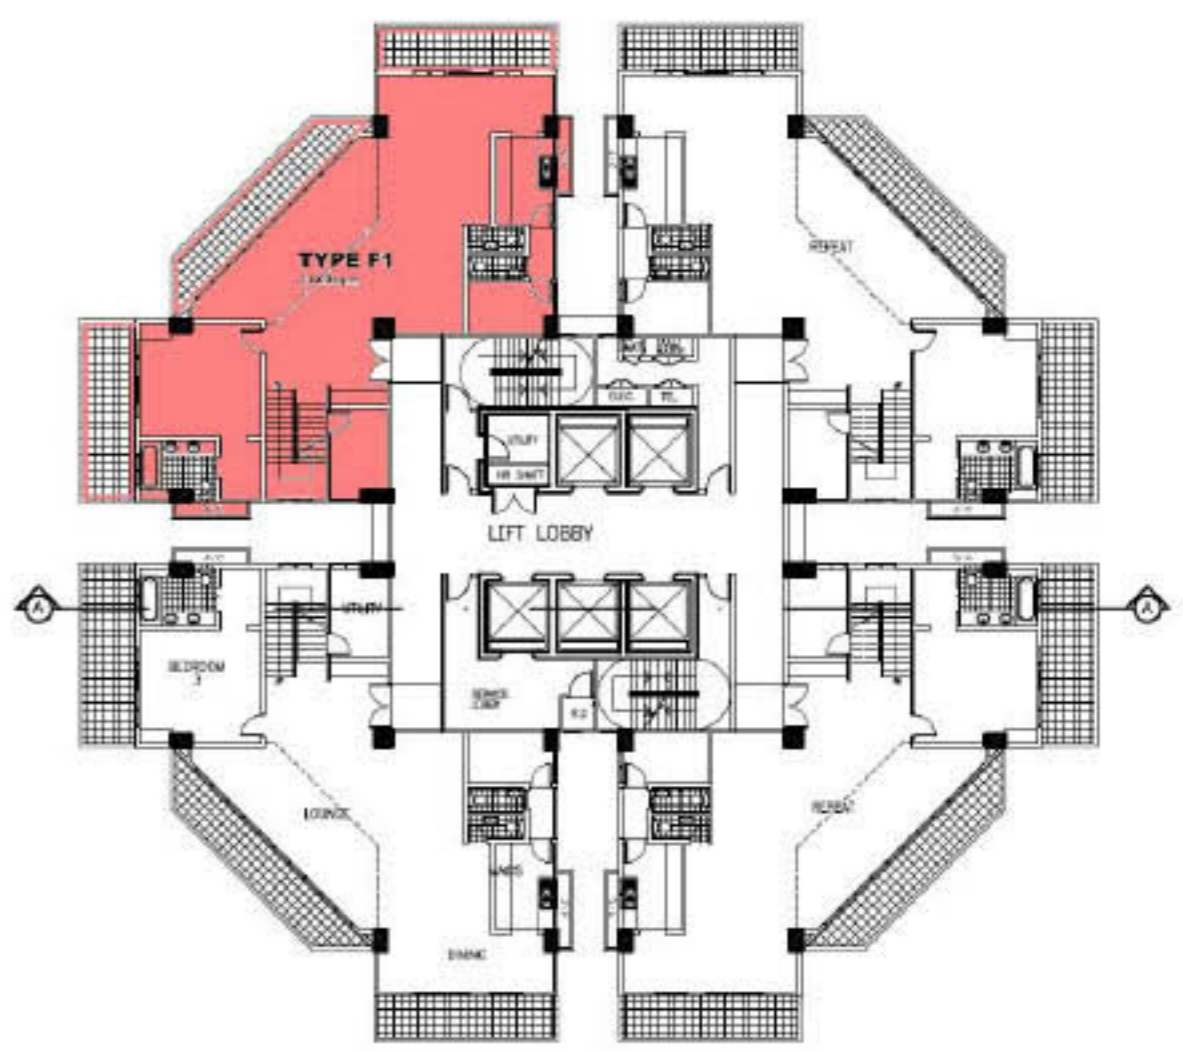

The Crest Residences

**TYPE F1
LOWER**
SIZE : 2366 sq. ft.

**TYPE F1
UPPER**
SIZE : 1615 sq. ft.

The Crest Kuala Lumpur

39th floor
Duplex Penthouse (lower floor)