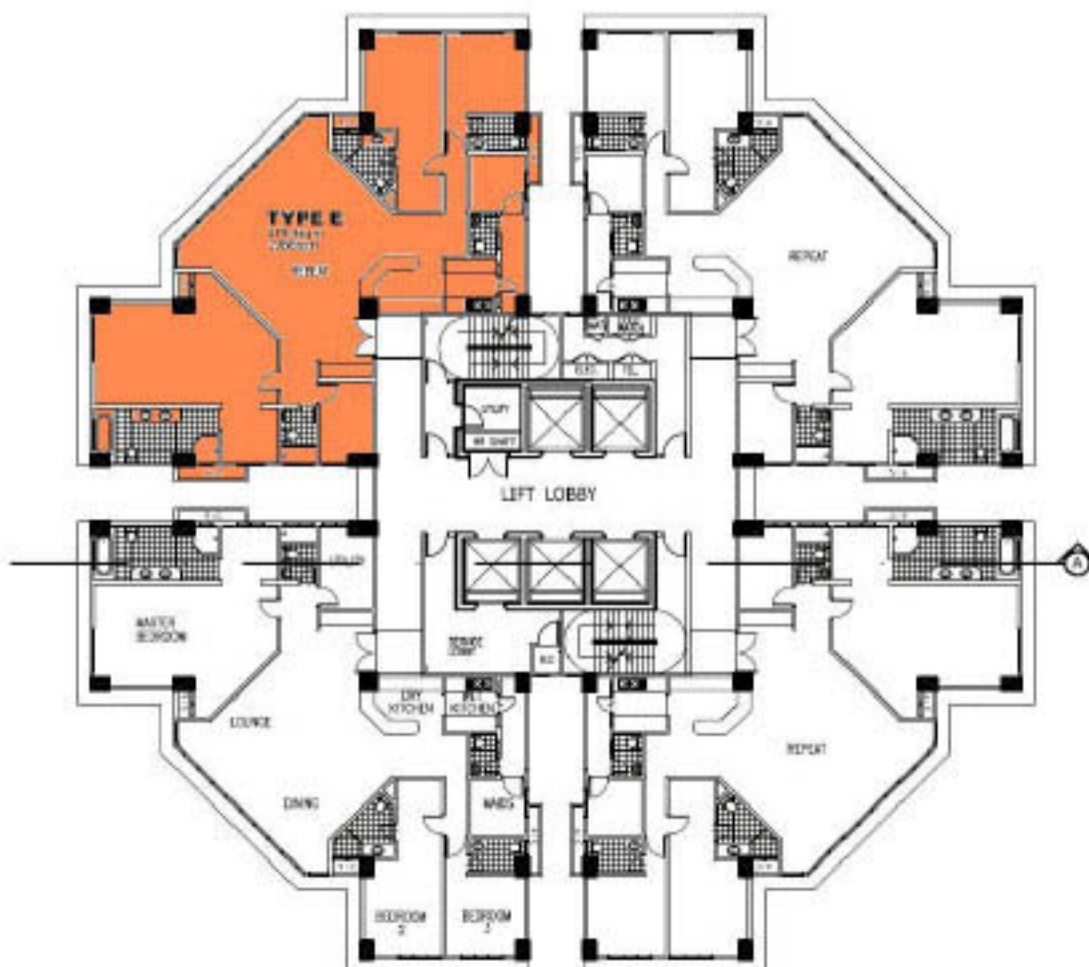

The Crest Residences

TYPE E
SIZE : 2366 sq. ft.

*The Crest
 Kuala Lumpur*

37th to 38th floor