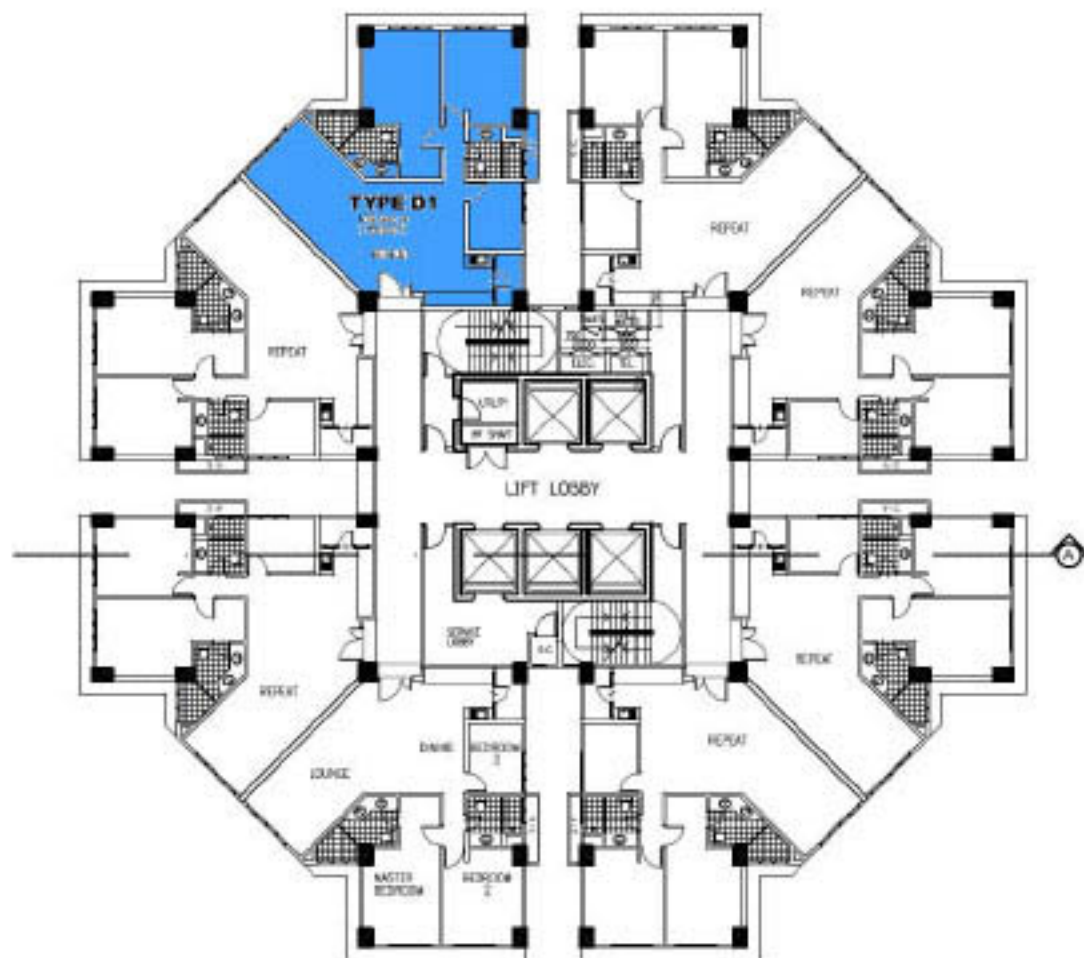

The Crest Residences

TYPE D1
SIZE : 1182 sq. ft.

The Crest Kuala Lumpur

24th to 35th floor