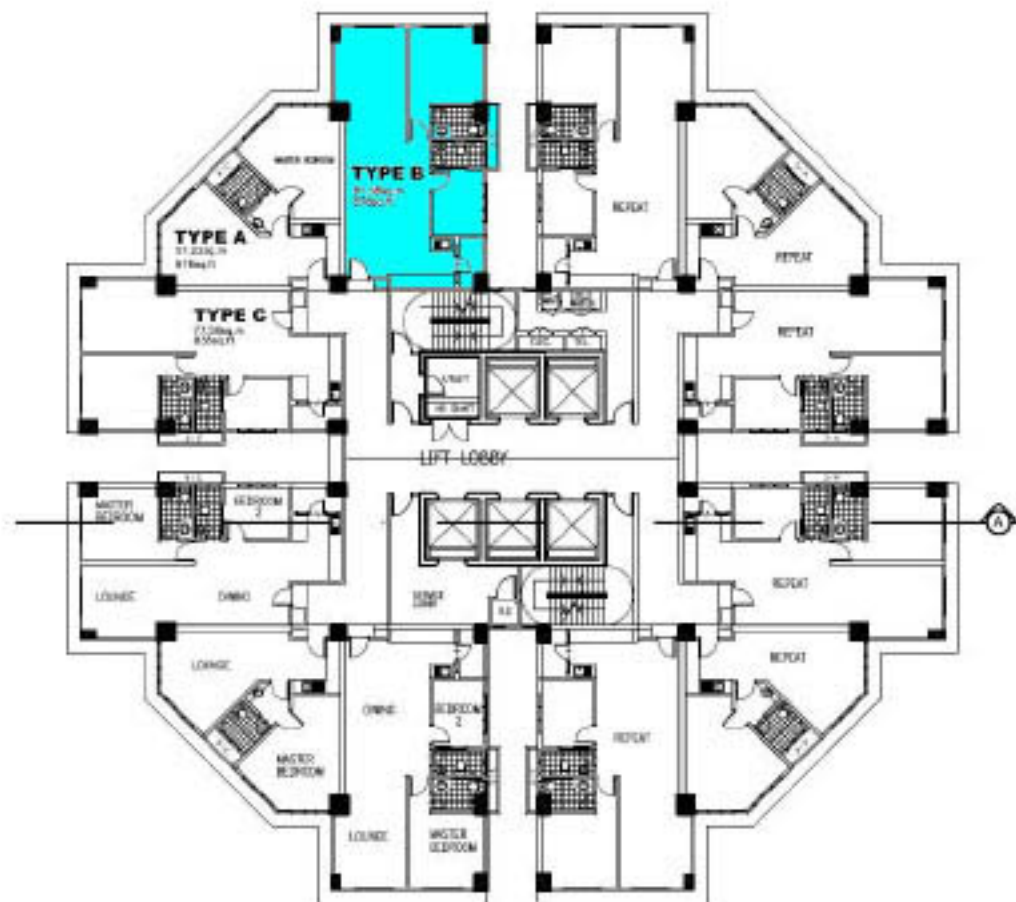

# The Crest Residences

**TYPE B**  
**SIZE : 876 sq. ft.**

*The Crest  
 Kuala Lumpur*

**18th to 23rd floor**