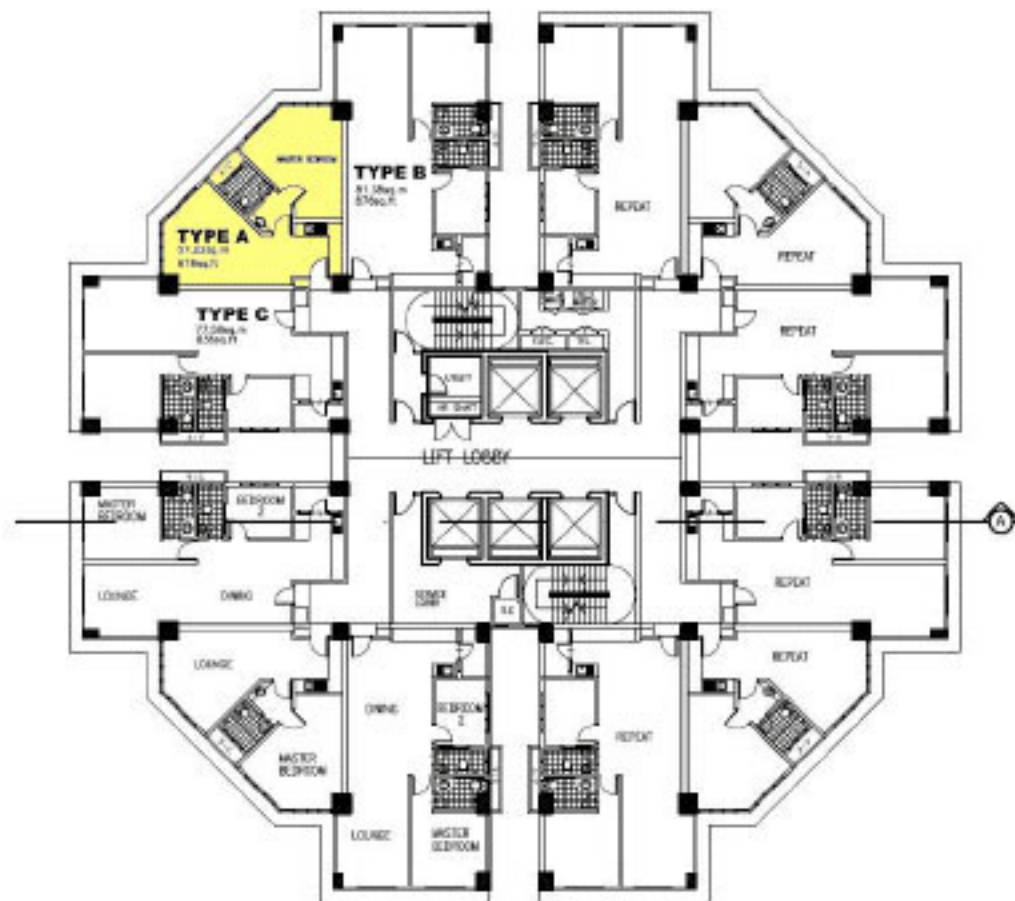

# The Crest Residences

**TYPE A**  
**SIZE : 616 sq. ft.**

# The Crest Kuala Lumpur

**18th to 23rd floor**